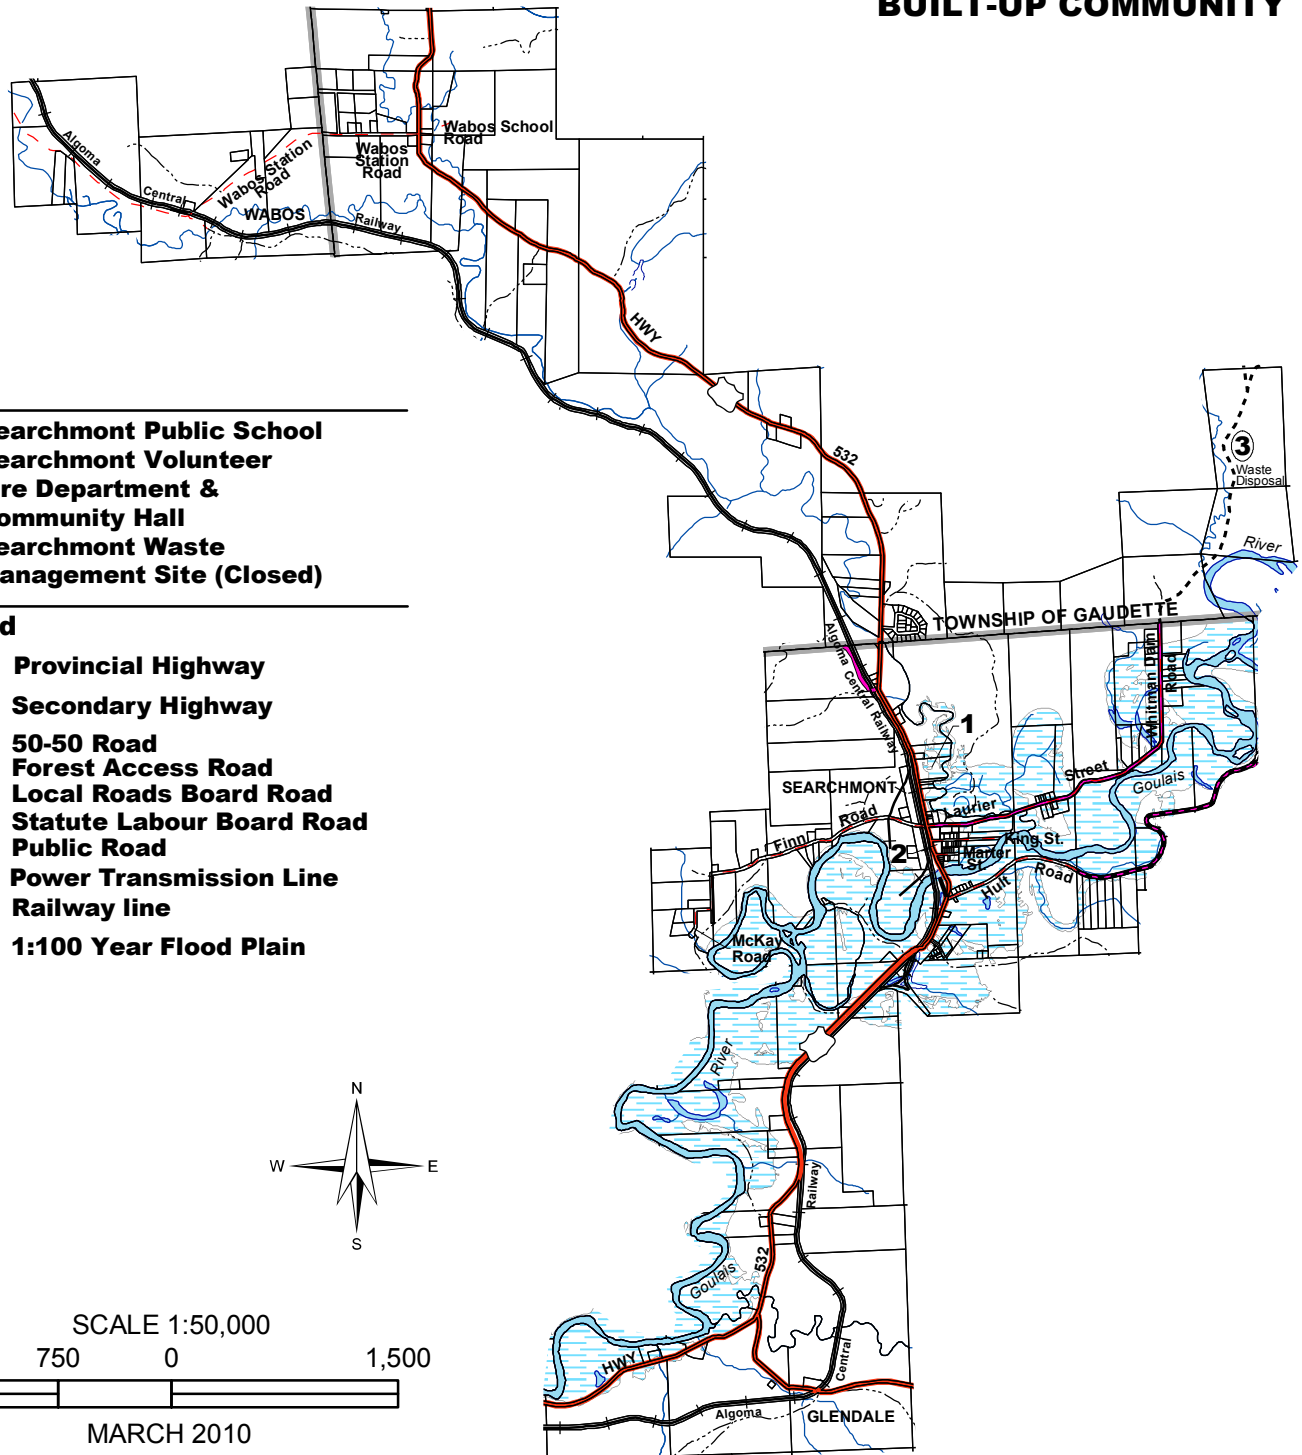

SAULT STE. MARIE NORTH OFFICIAL PLAN

LAND USE SCHEDULE A1G SEARCHMONT-WABOS

BUILT-UP COMMUNITY

1. Searchmont Public School
2. Searchmont Volunteer Fire Department & Community Hall
3. Searchmont Waste Management Site (Closed)

Legend

- Provincial Highway
- Secondary Highway
- 50-50 Road
- Forest Access Road
- Local Roads Board Road
- Statute Labour Board Road
- Public Road
- Power Transmission Line
- Railway line
- 1:100 Year Flood Plain