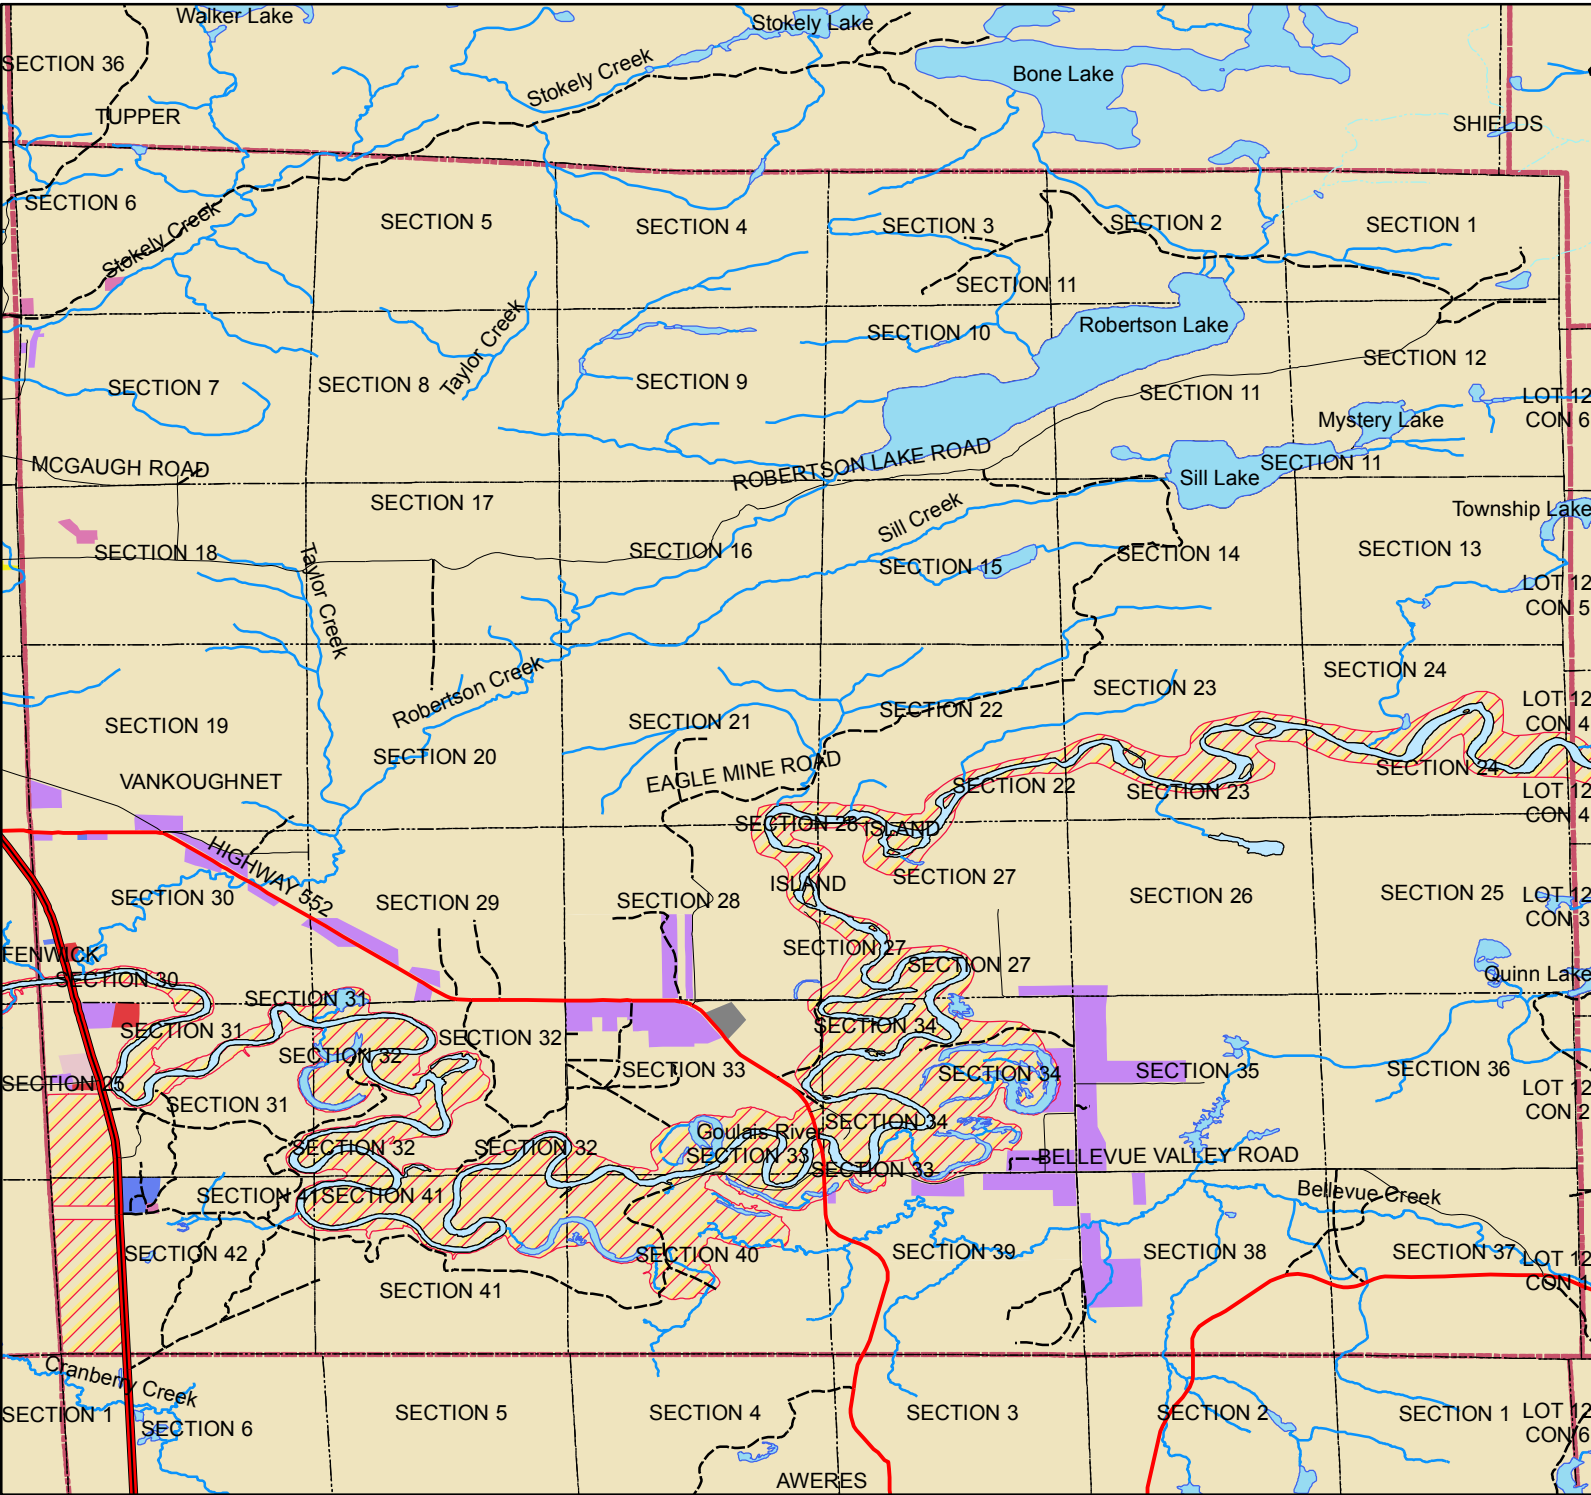

# Zoning for Vankoughnet Township

## Legend

#### Water

- Lake
- River
- Permanent
- Intermittent

#### All Roads

- Arterial
- Collector
- Expressway / Highway
- Local Street
- Ramp
- Resource / Recreation

1:70,000

2,200 1,100 0 2,200 Meters