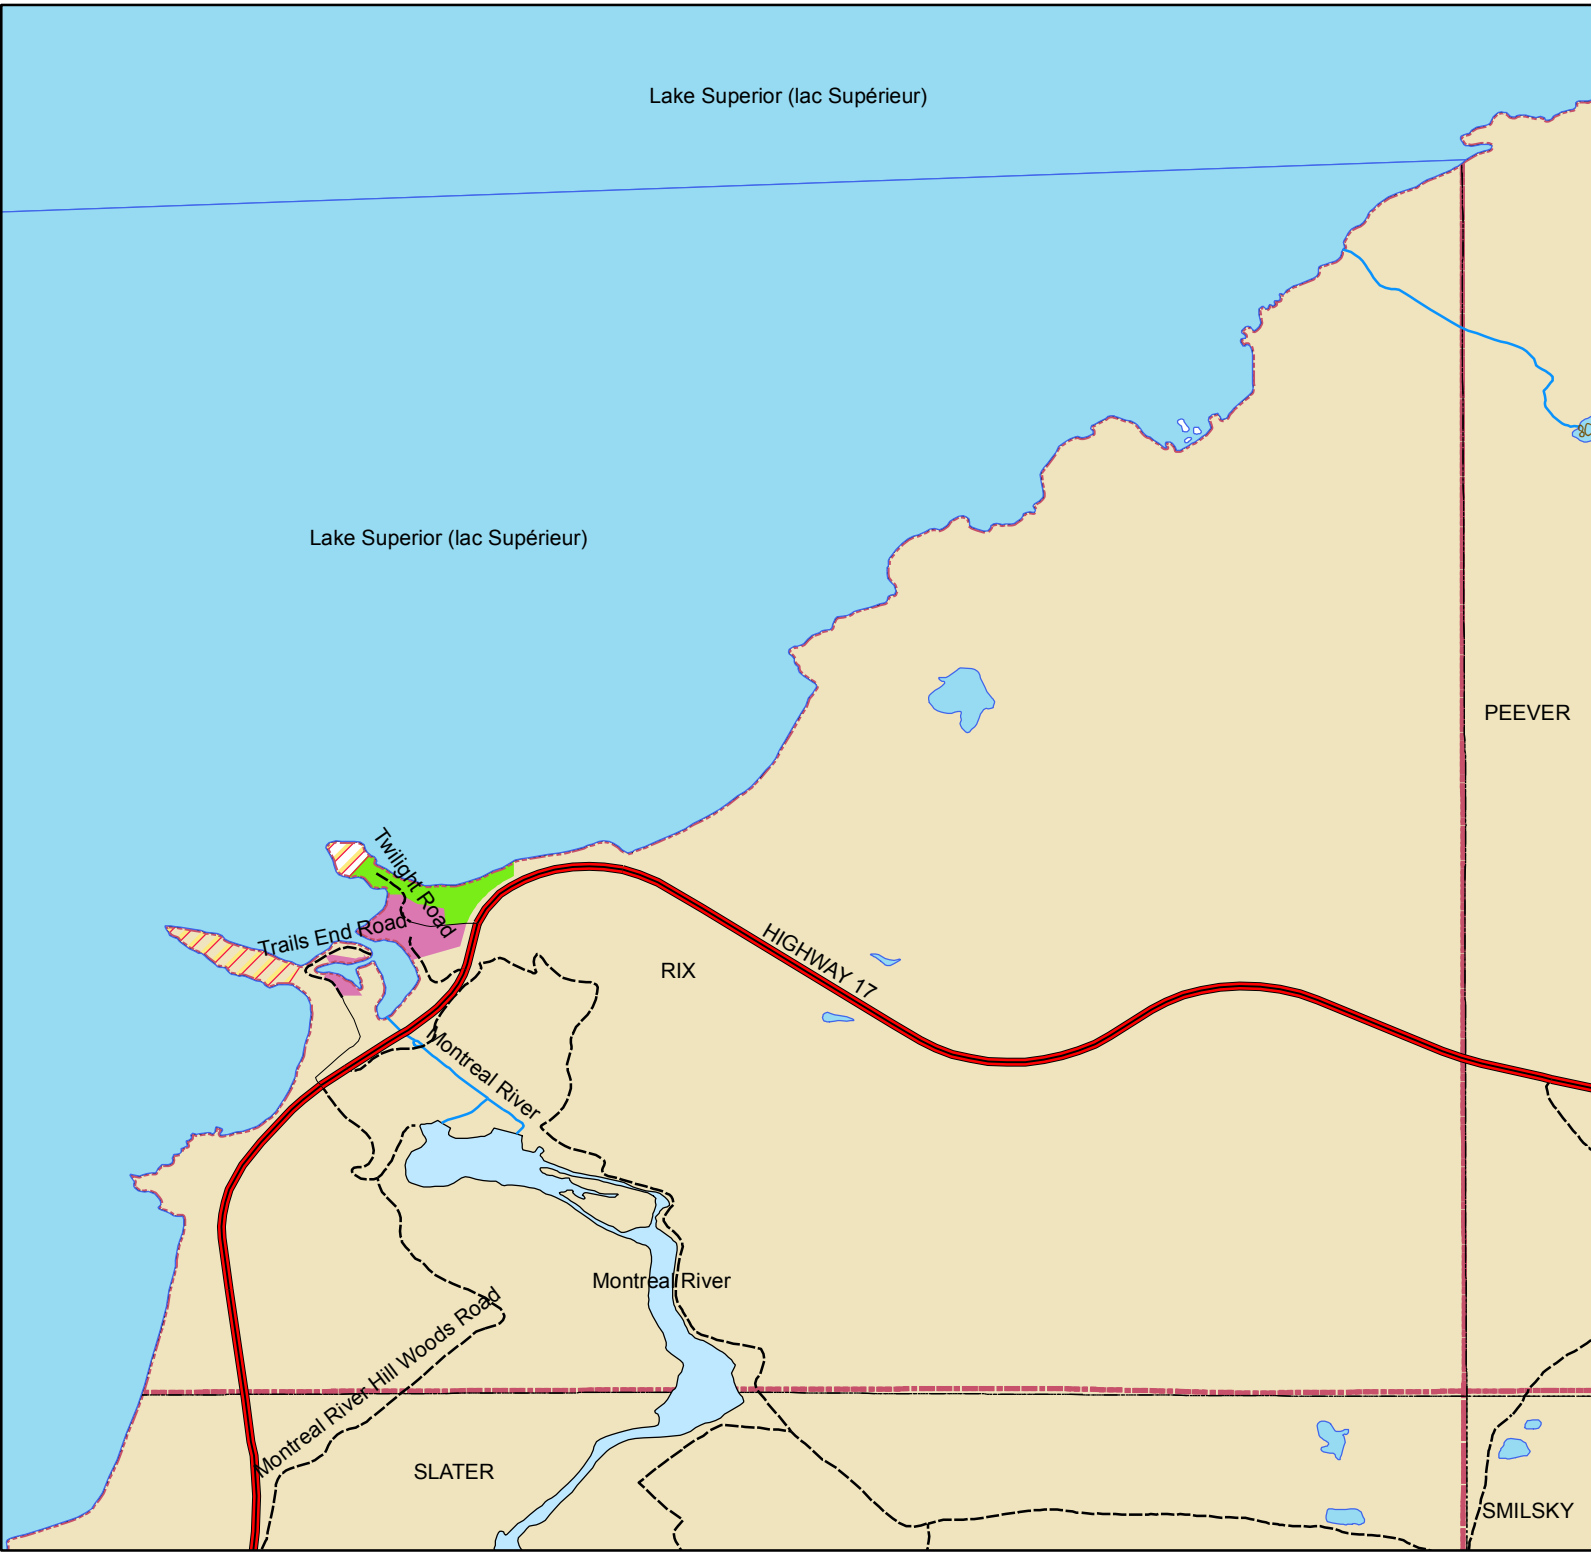

Zoning for Rix Township

Legend

1982 Zoning

ZONE

- Urban Residential
- Rural Residential*
- Seasonal Residential
- Mobile Home Park*
- General Commercial
- Resort Commercial
- General Industrial
- Institutional
- Open Space
- Waste Disposal
- Rural*
- Environmental Protection

* Mobile Homes permitted

- Lot Fabric
- Townships

Water

- Lake
- River

Stream

- Permanent
- Intermittent

All Roads

- Arterial
- Collector
- Expressway / Highway
- Local Street
- Ramp
- Resource / Recreation

1:30,000

1,000 500 0 1,000 Meters