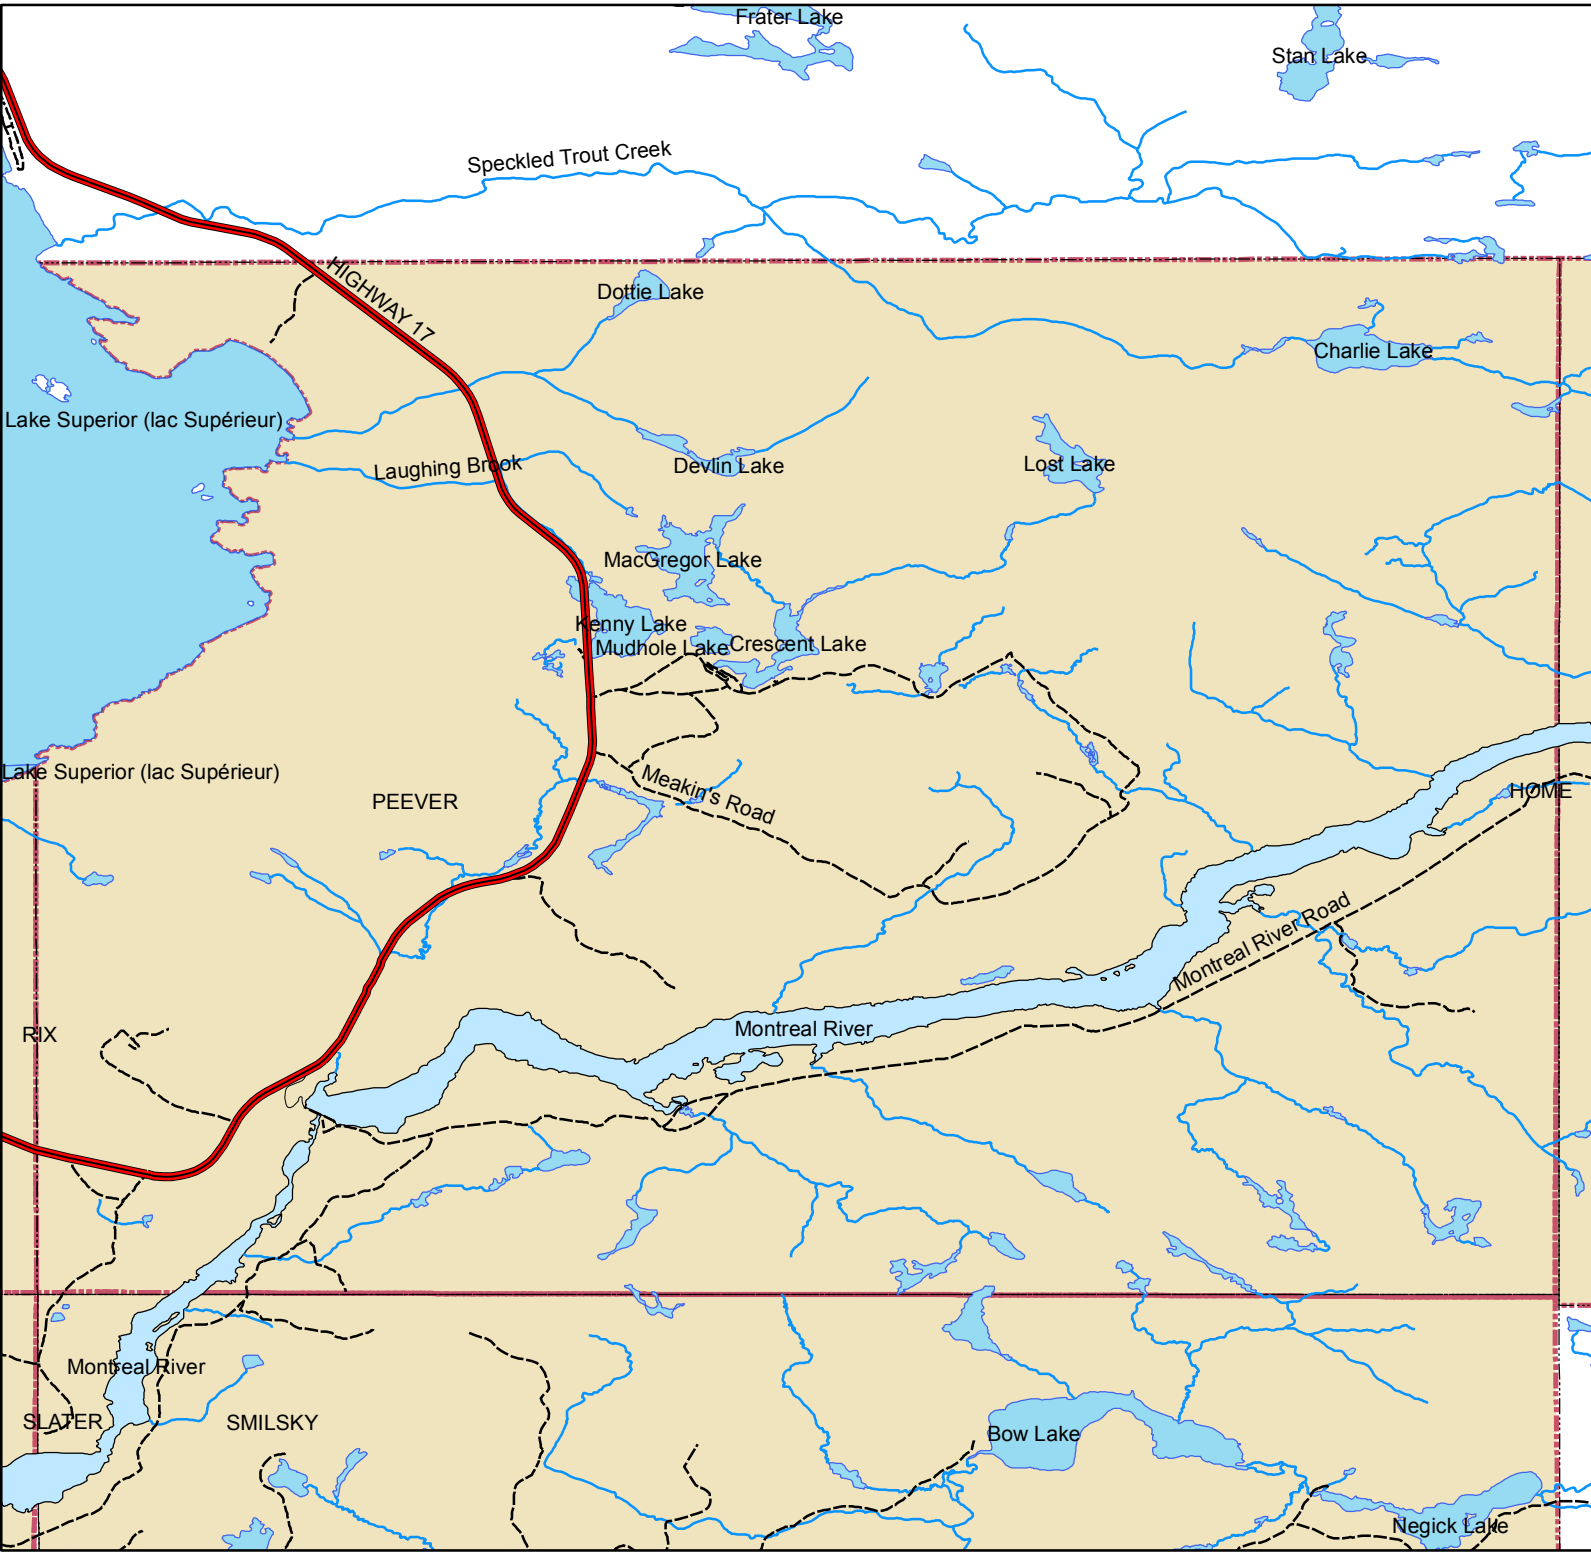

Zoning for Peever Township

Legend

1982 Zoning

ZONE

- Urban Residential
- Rural Residential*
- Seasonal Residential
- Mobile Home Park*
- General Commercial

* Mobile Homes permitted

- Resort Commercial
- General Industrial
- Institutional
- Open Space
- Waste Disposal
- Rural*
- Environmental Protection

- Lot Fabric
- Townships

Water

- Lake
- River

Stream

- Permanent
- Intermittent

All Roads

- Arterial
- Collector
- Expressway / Highway
- Local Street
- Ramp
- Resource / Recreation

1:70,000

2,200 1,100 0 2,200 Meters