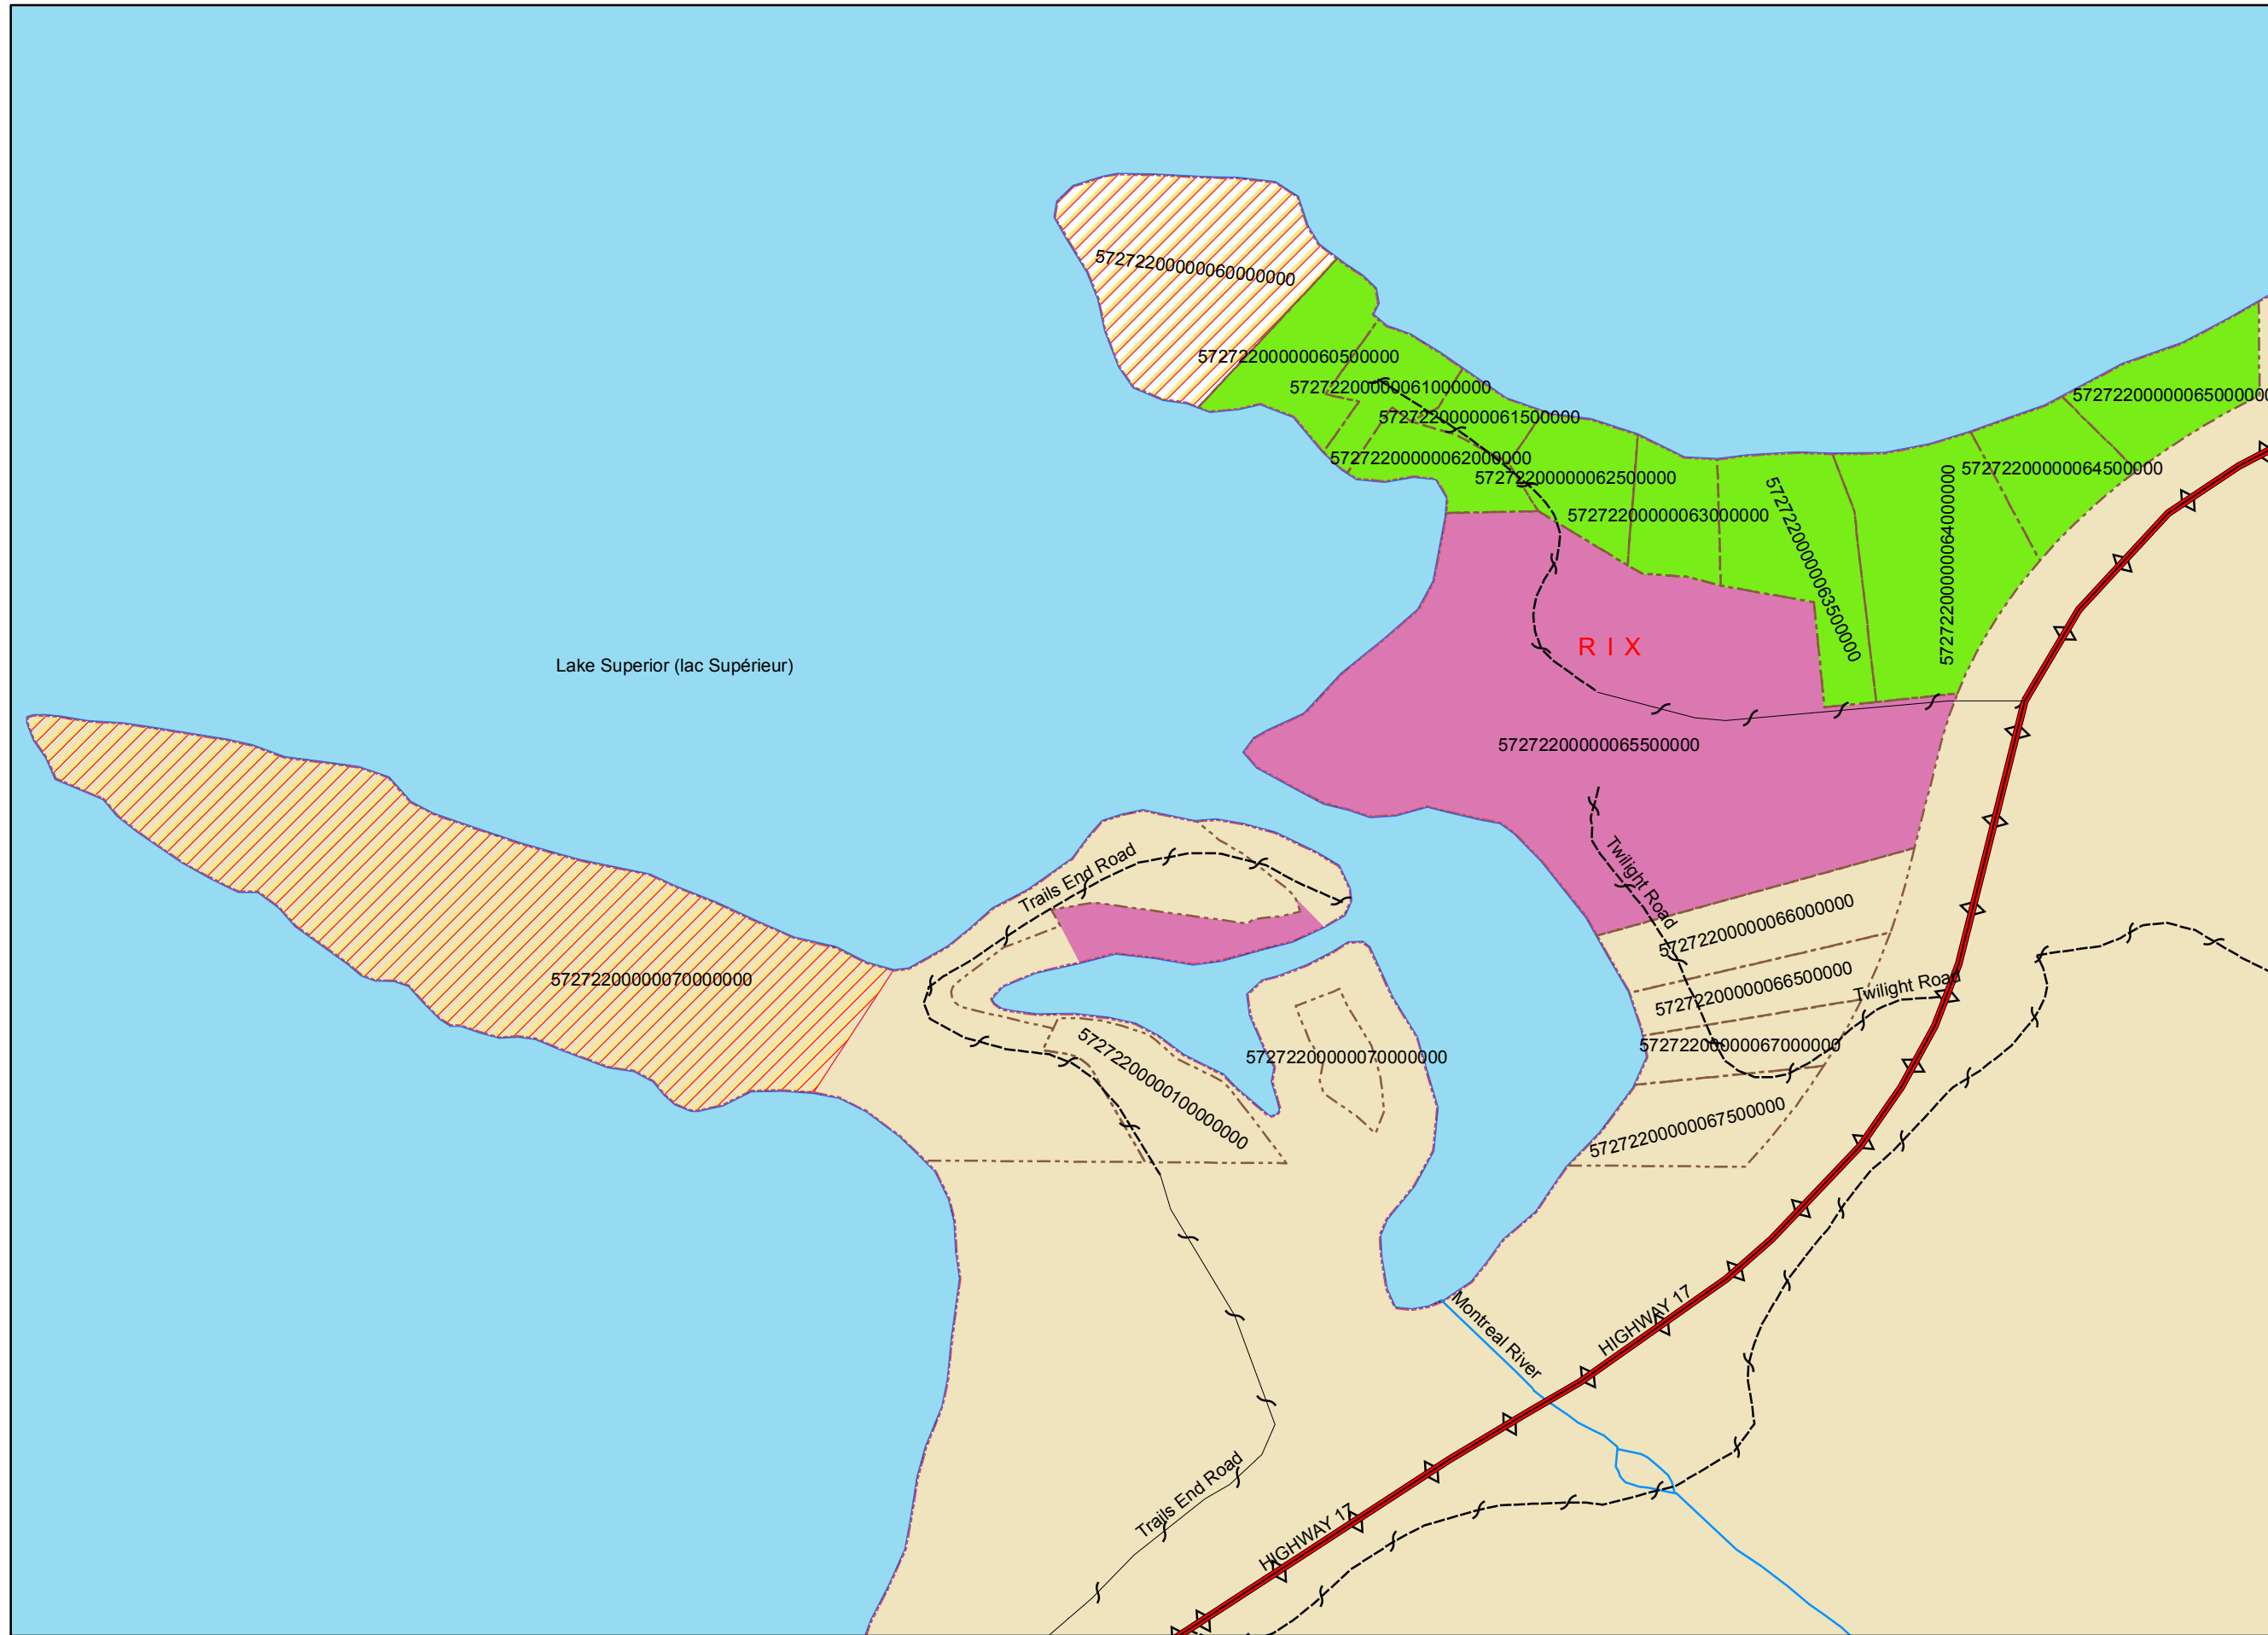

Sault Ste. Marie North Planning Board Zoning Map for Rix Township

1982 Zoning

ZONE

- Urban Residential
- Rural Residential*
- Seasonal Residential
- Mobile Home Park*
- General Commercial
- Resort Commercial
- General Industrial
- Institutional
- Open Space
- Waste Disposal
- Rural*
- Env. Protection

All Roads

- Arterial
- Collector
- Expressway / Highway
- Local Street
- Ramp
- Resource / Recreation

Water

- Lake
- River

Stream

- Permanent
- Intermittent

Sault North Boundaries

- Properties
- Townships
- Lots