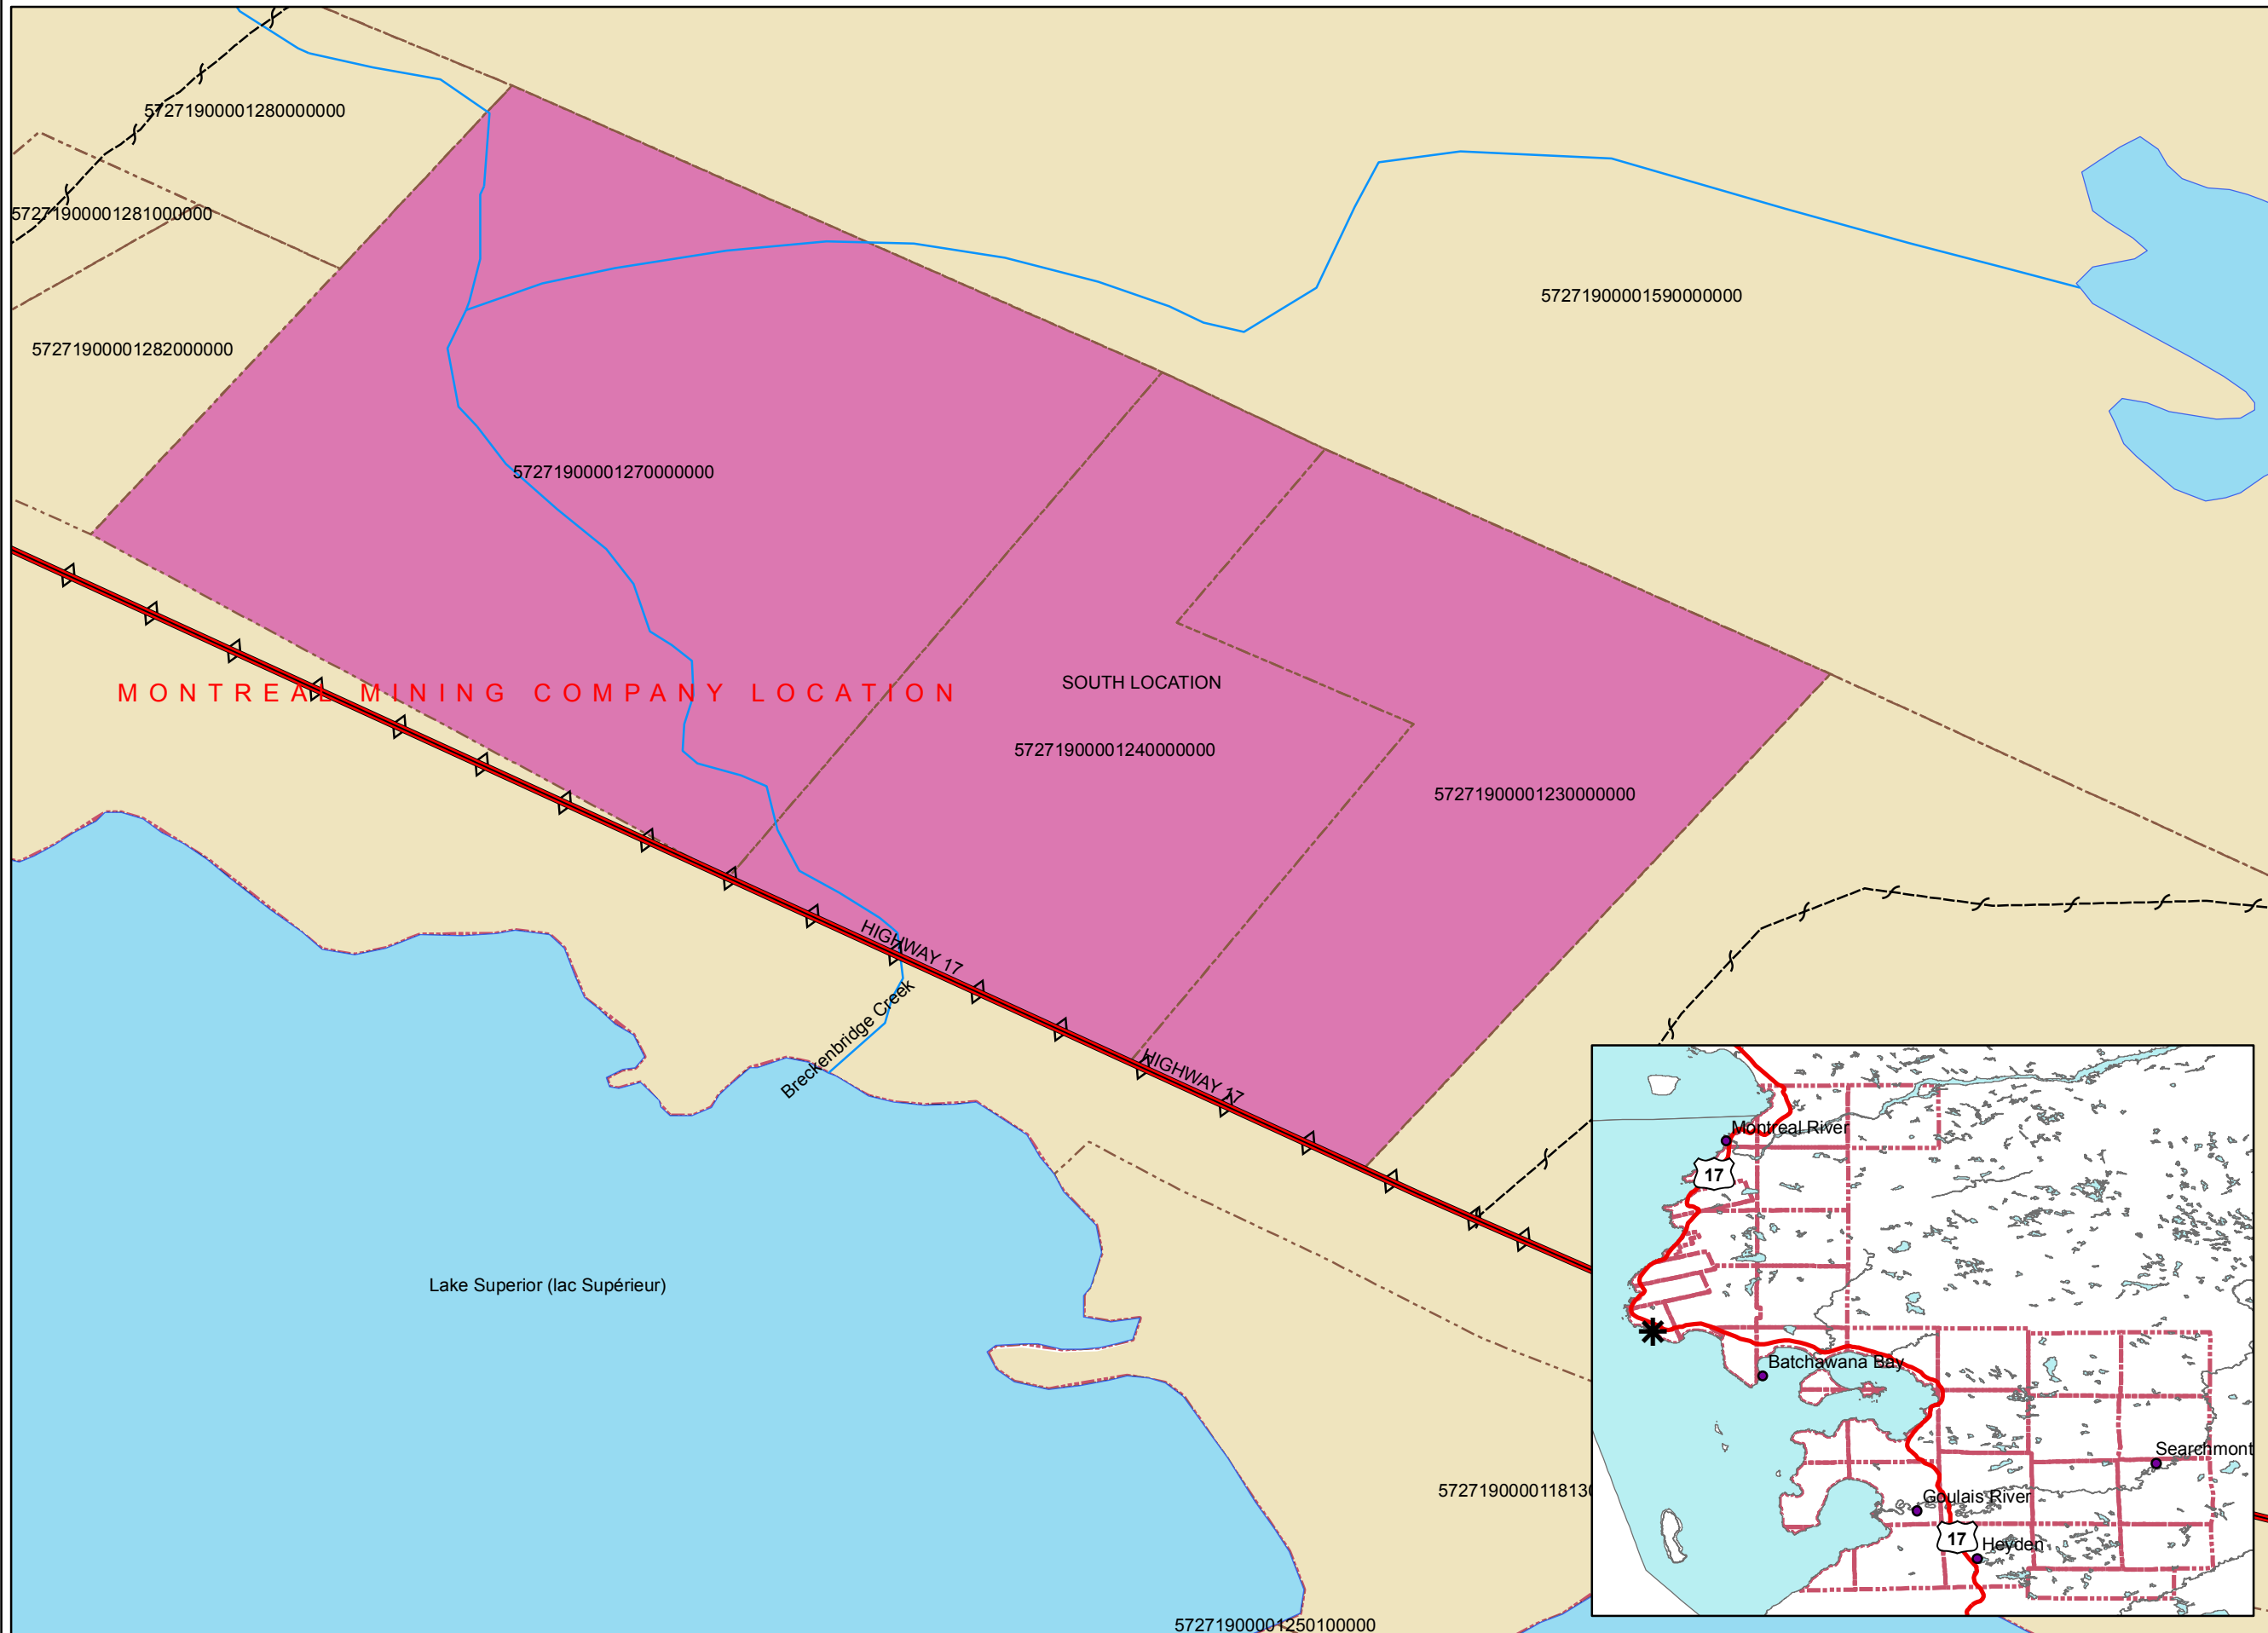

Sault Ste. Marie North Planning Board Zoning Map for Montreal Southern Mining Location

- 1982 Zoning**
- ZONE**
- Urban Residential
 - Rural Residential*
 - Seasonal Residential
 - Mobile Home Park*
 - General Commercial
 - Resort Commercial
 - General Industrial
 - Institutional
 - Open Space
 - Waste Disposal
 - Rural*
 - Env. Protection
- All Roads**
- Arterial
 - Collector
 - Expressway / Highway
 - Local Street
 - Ramp
 - Resource / Recreation
- Water**
- Lake
 - River
- Stream**
- Permanent
 - Intermittent
- Sault North Boundaries**
- Properties
 - Townships
 - Lots