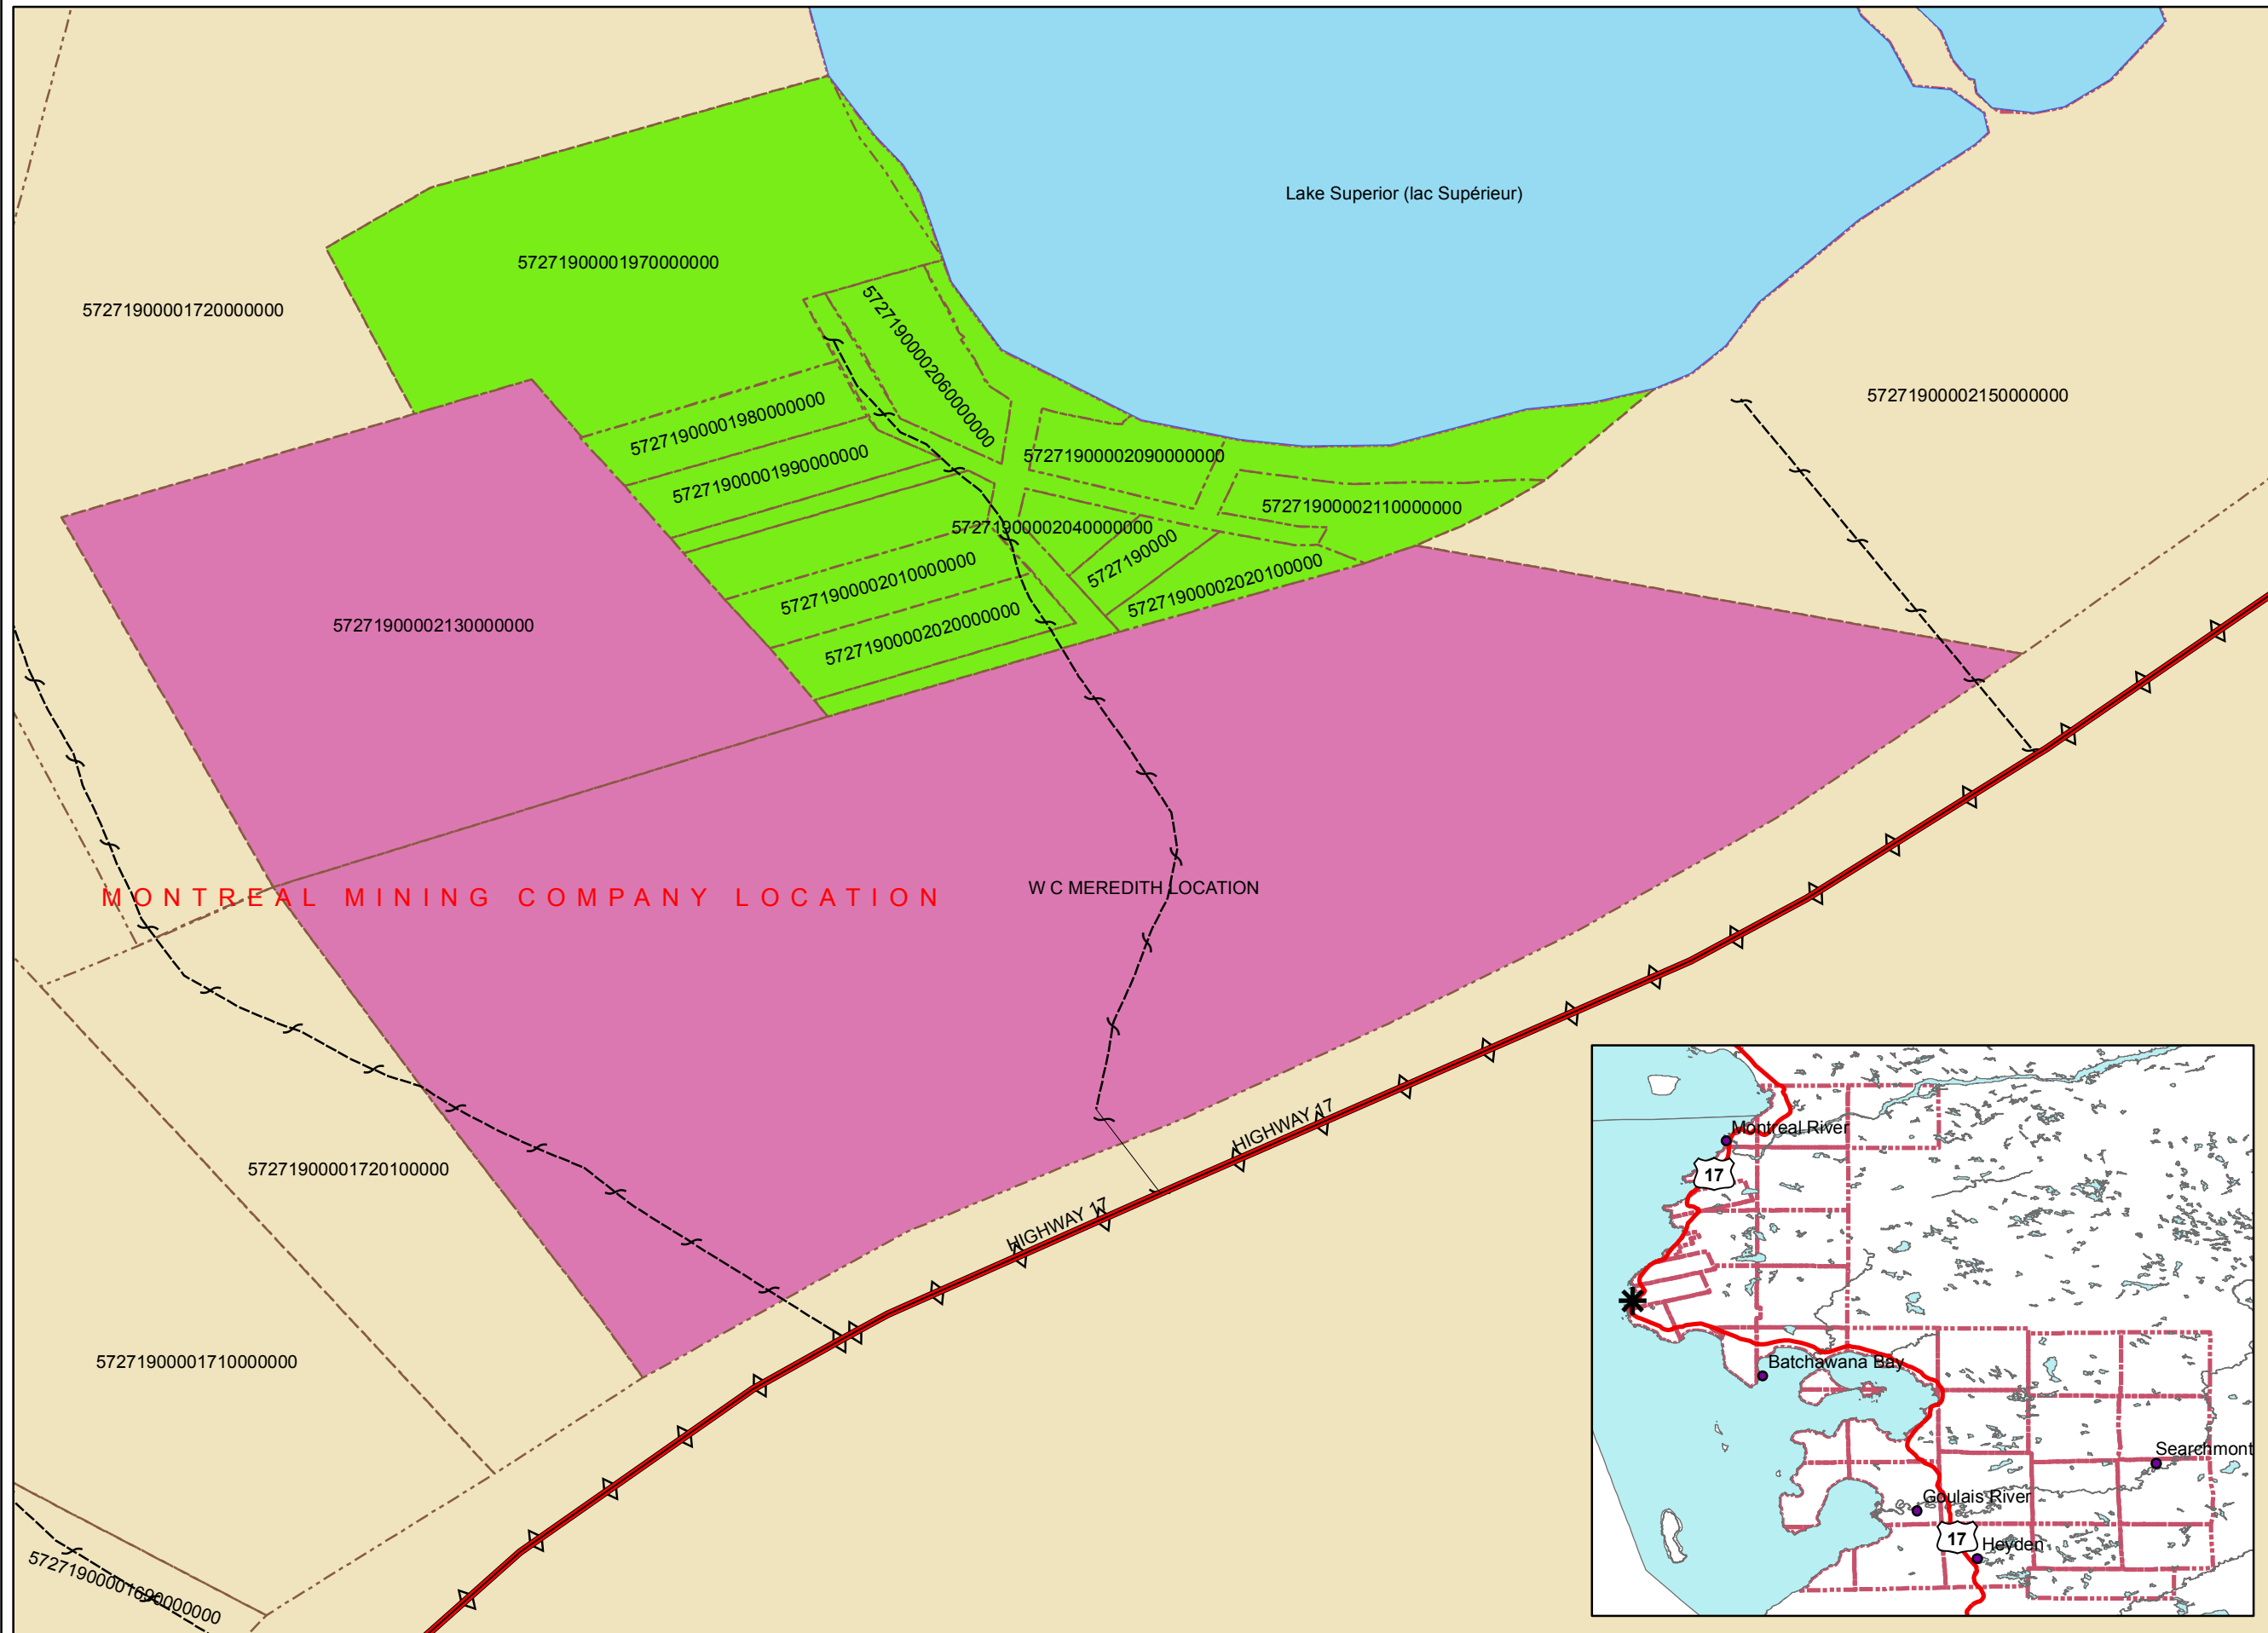

Sault Ste. Marie North Planning Board Zoning Map for Montreal Northern Mining Location

1982 Zoning

- ZONE**
- Urban Residential
 - Rural Residential*
 - Seasonal Residential
 - Mobile Home Park*
 - General Commercial
 - Resort Commercial
 - General Industrial
 - Institutional
 - Open Space
 - Waste Disposal
 - Rural*
 - Env. Protection

- All Roads**
- Arterial
 - Collector
 - Expressway / Highway
 - Local Street
 - Ramp
 - Resource / Recreation

- Water**
- Lake
 - River
- Stream**
- Permanent
 - Intermittent

- Sault North Boundaries**
- Properties
 - Townships
 - Lots