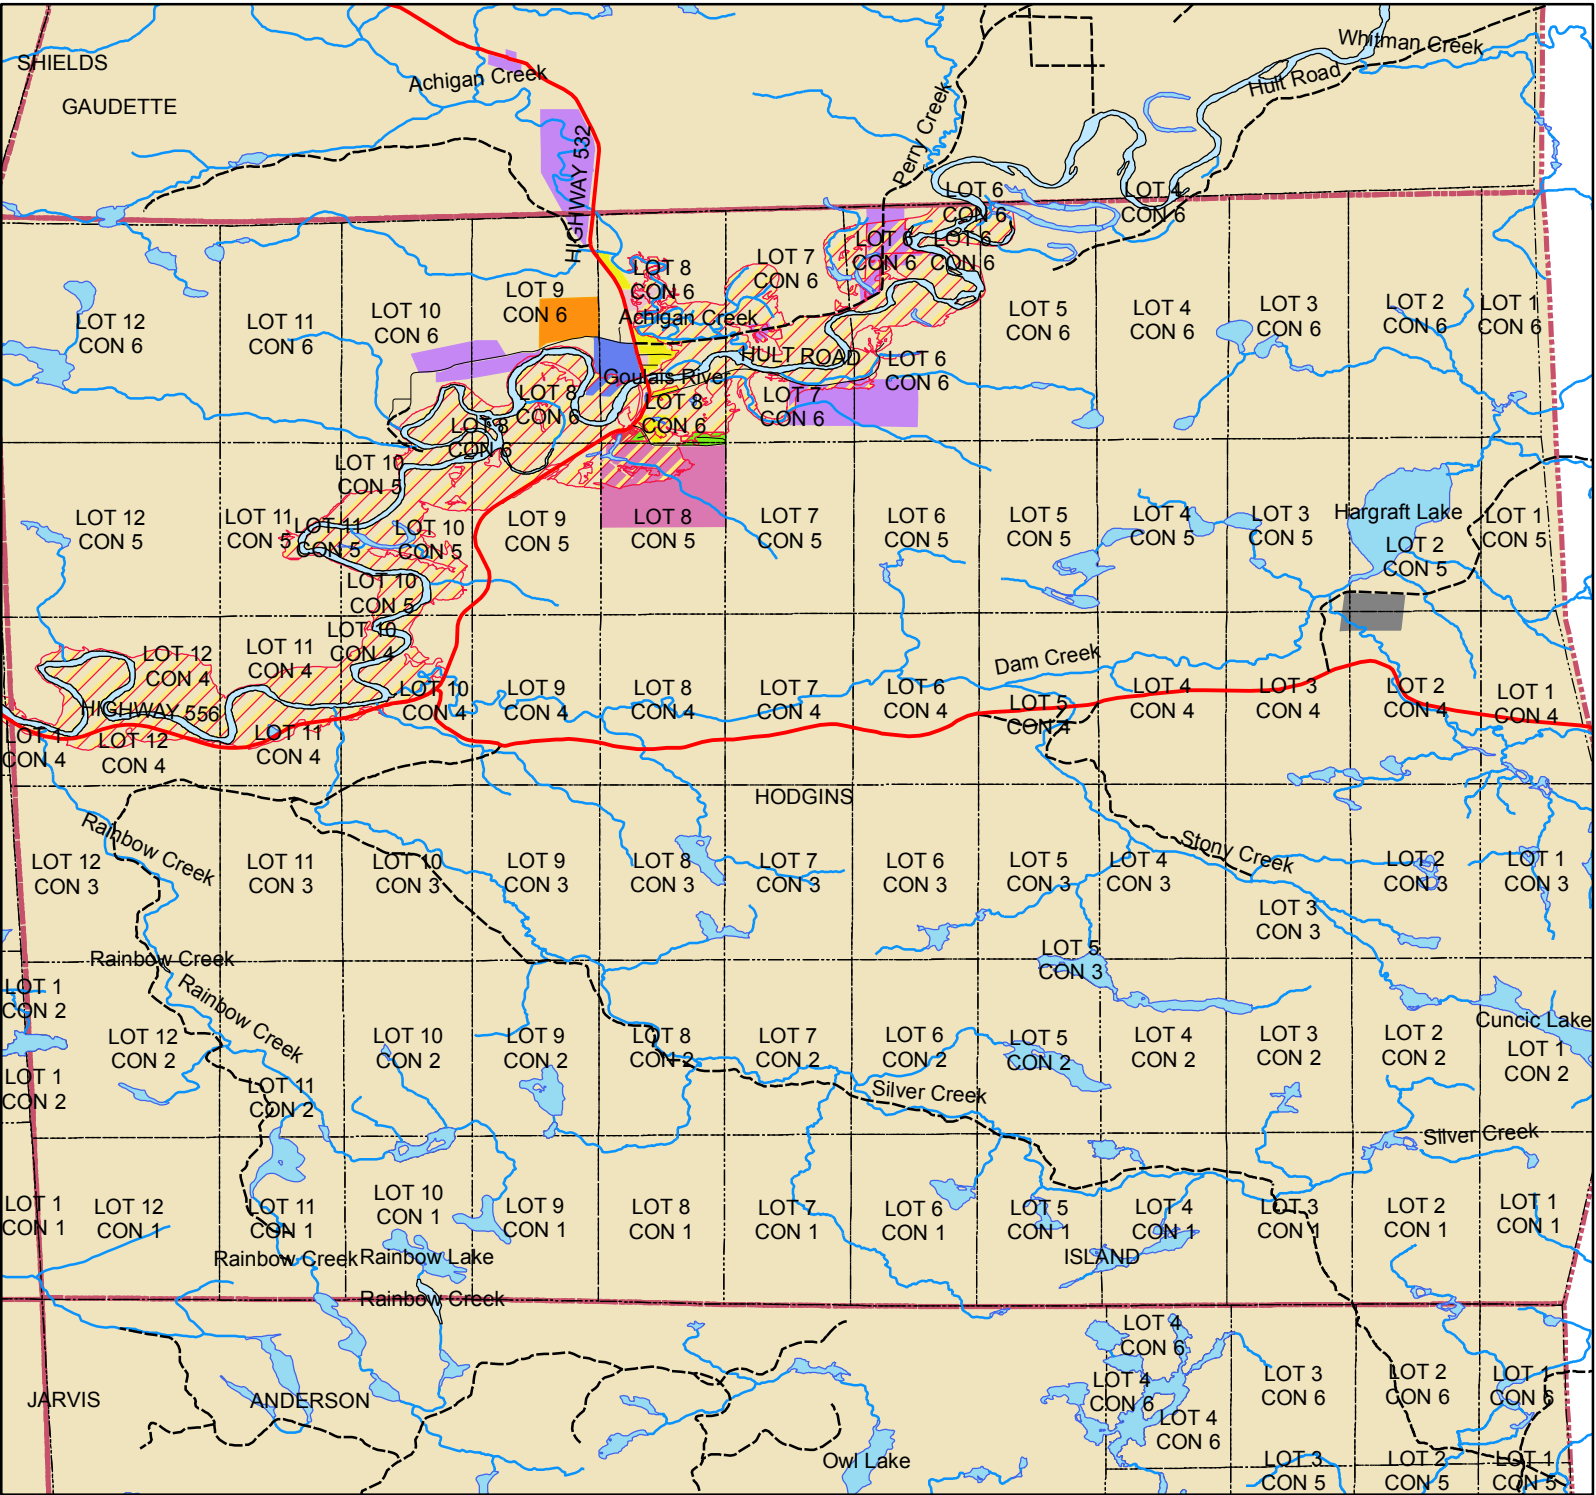

# Zoning for Hodgins Township

## Legend

#### Water

- Lake
- River

#### All Roads

- Arterial
- Collector
- Expressway / Highway
- Local Street
- Ramp
- Resource / Recreation

1:70,000

2,200 1,100 0 2,200 Meters