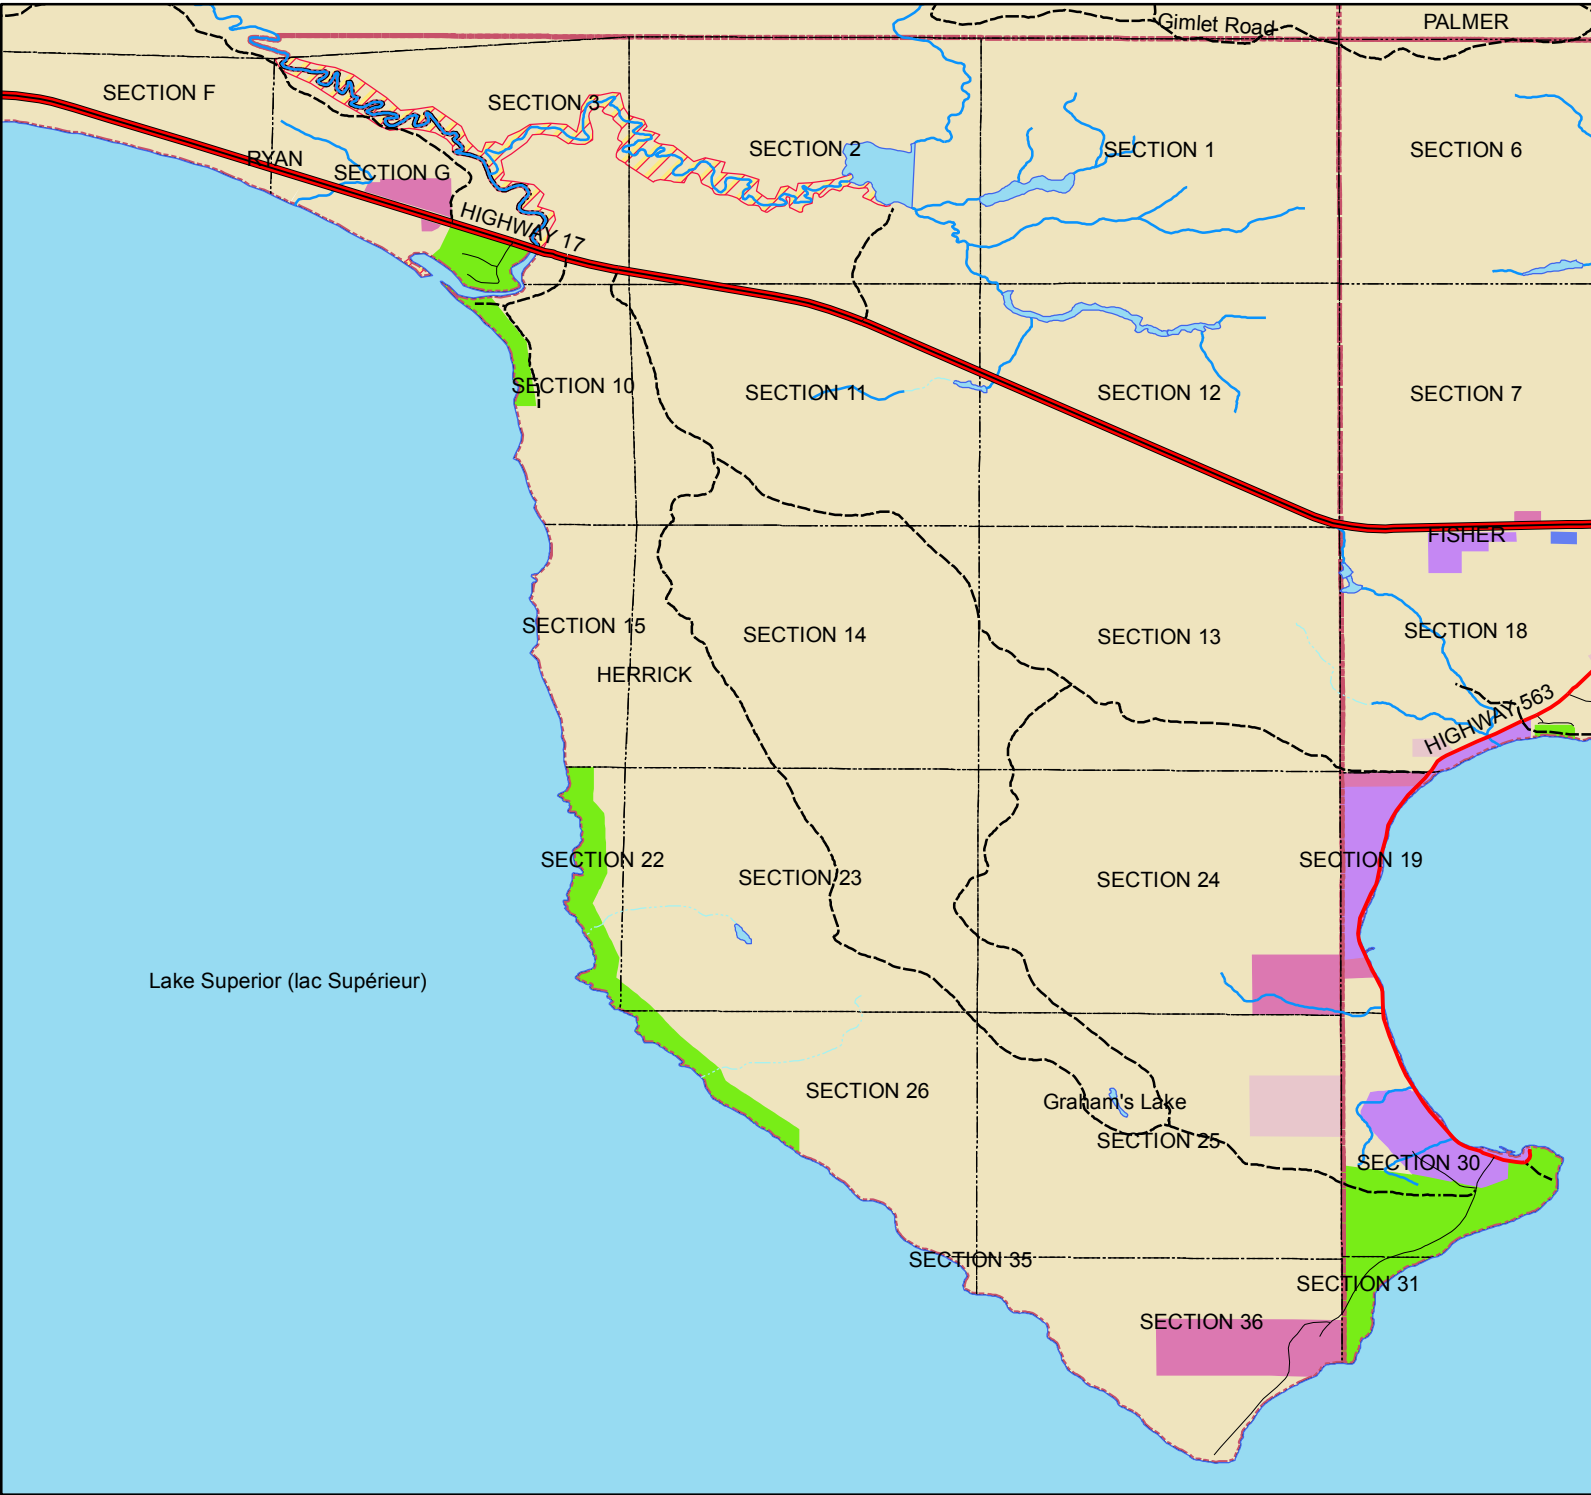

Zoning for Herrick Township

Legend

1982 Zoning

ZONE

- Urban Residential
- Rural Residential*
- Seasonal Residential
- Mobile Home Park*
- General Commercial
- Resort Commercial
- General Industrial
- Institutional
- Open Space
- Waste Disposal
- Rural*
- Environmental Protection

* Mobile Homes permitted

- Lot Fabric
- Townships

Water

- Lake
- River

Stream

- Permanent
- Intermittent

All Roads

- Arterial
- Collector
- Expressway / Highway
- Local Street
- Ramp
- Resource / Recreation

1:50,000

1,500 750 0 1,500 Meters