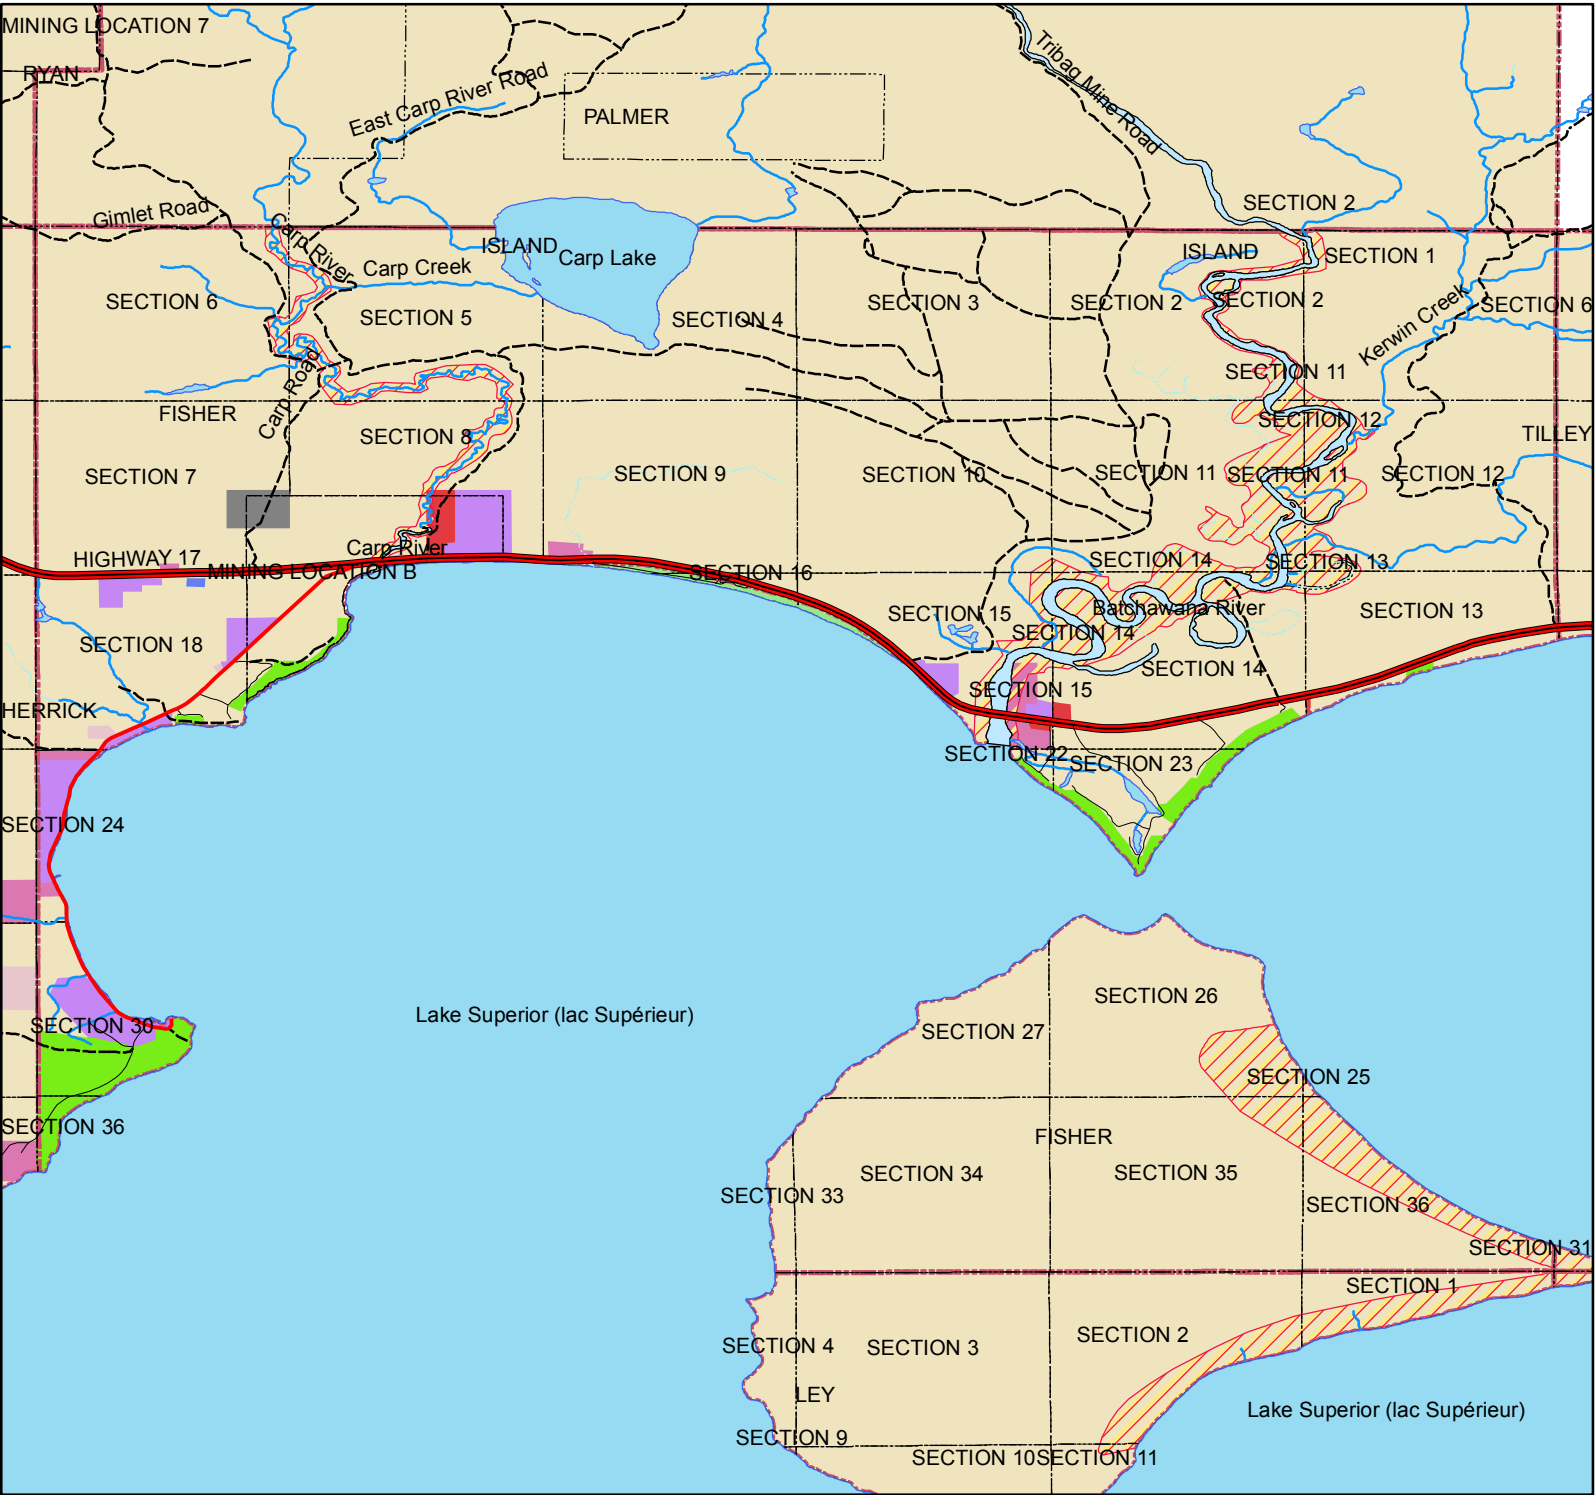

Zoning for Fisher Township

Legend

1982 Zoning

ZONE

- Urban Residential
- Rural Residential*
- Seasonal Residential
- Mobile Home Park*
- General Commercial
- Resort Commercial
- General Industrial
- Institutional
- Open Space
- Waste Disposal
- Rural*
- Environmental Protection

* Mobile Homes permitted

- Lot Fabric
- Townships

Water

- Lake
- River

Stream

- Permanent
- Intermittent

All Roads

- Arterial
- Collector
- Expressway / Highway
- Local Street
- Ramp
- Resource / Recreation

1:70,000

2,200 1,100 0 2,200 Meters