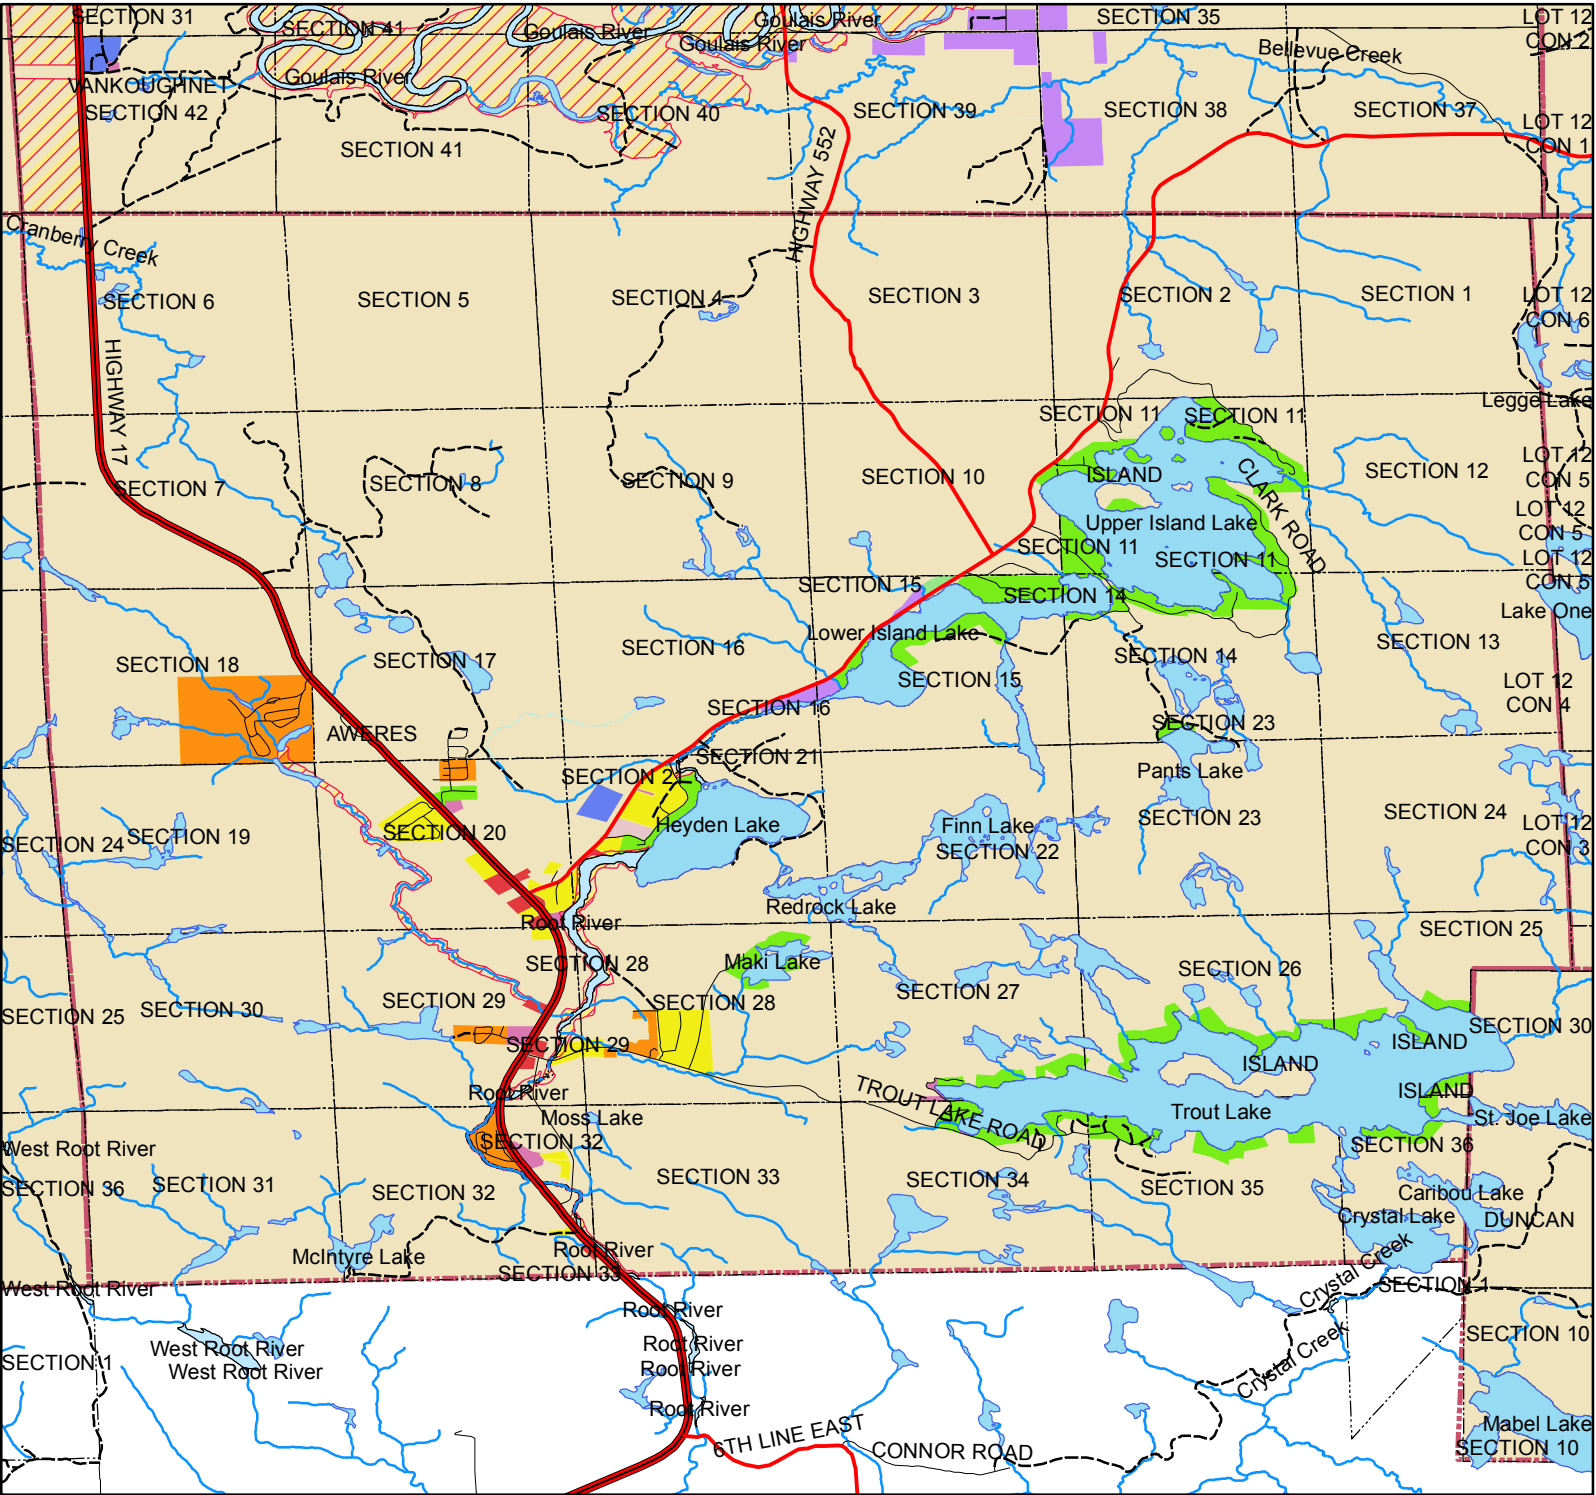

## Legend

\* Mobile Homes permitted

- Lot Fabric
- Townships

#### Water

- Lake
- River

#### All Roads

- Arterial
- Collector
- Expressway / Highway
- Local Street
- Ramp
- Resource / Recreation

1:70,000

2,200 1,100 0 2,200 Meters